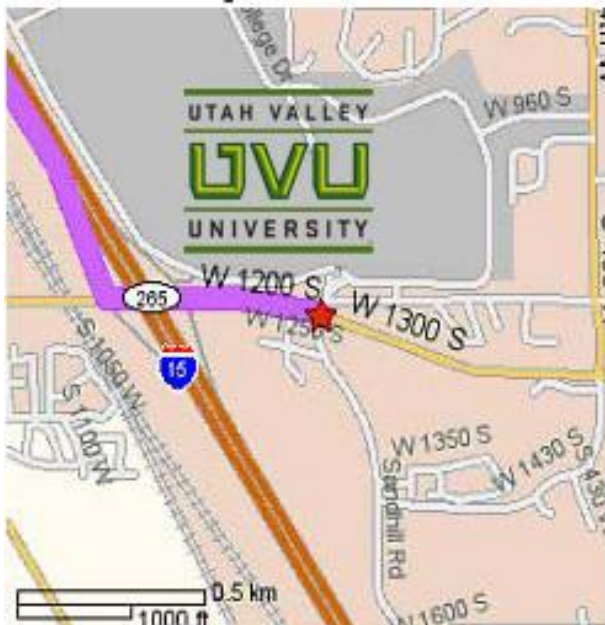

### Salt Lake City Map

#### Directions

1. Start going towards the AIRPORT EXIT

Miles

0.2

2. Take the I-80 East ramp towards CITY CENTER/OGDEN/PROVO

1.1

3. Merge onto I-80 EAST

2.9

8. Continue on I-15 SOUTH

35.9

9. Take the UNIVERSITY PARKWAY EXIT, EXIT #269

0.2

10. Turn LEFT onto W 1200S/UNIVERSITY PKY (going EAST)

0.4

11. Turn LEFT on 800 WEST

### Orem Map